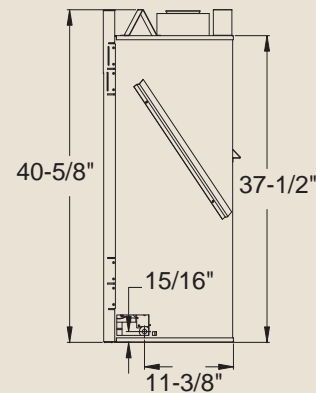

A Brand of Monessen Hearth Systems Co.
149 Cleveland Drive, Paris, Kentucky 40361

www.monessenhearth.com

To avoid personal injury or property damage, the product described by this brochure must be installed, operated and maintained in strict compliance with the instructions packaged with the product and all applicable building or fire codes. Contact local building or fire officials about restrictions and installation inspection requirements. All photographs and drawings on this brochure are for illustrative purposes only and are not intended for, nor should they be used as a substitute for the instructions packaged with the unit. Appearance and specifications of the product are subject to change without notice. © 2007 Monessen Hearth Systems Co.